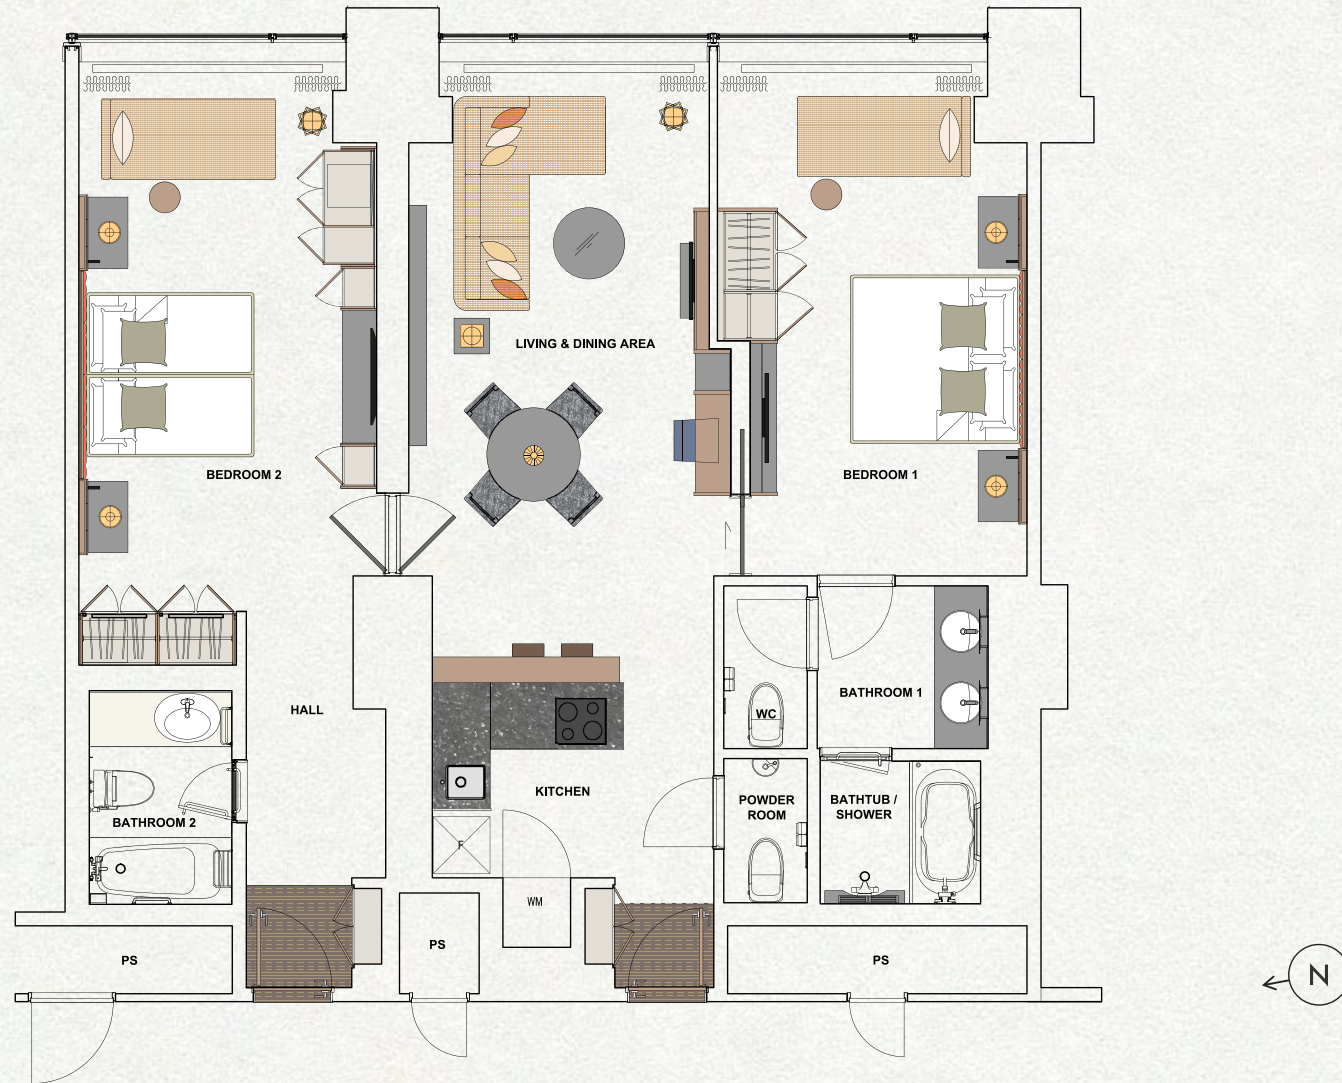

# EZO SUITE

2BR Exclusive area : 110.28m<sup>2</sup> (approx. 1187.04 sqft)

## Notes

Abbreviations PS: pipe space, WM: washing machine, WC: water closet

\* Sqft: 1 square meter equals 10.76391 sqft. After calculation based on this formula, the numbers are rounded off to two decimal places.