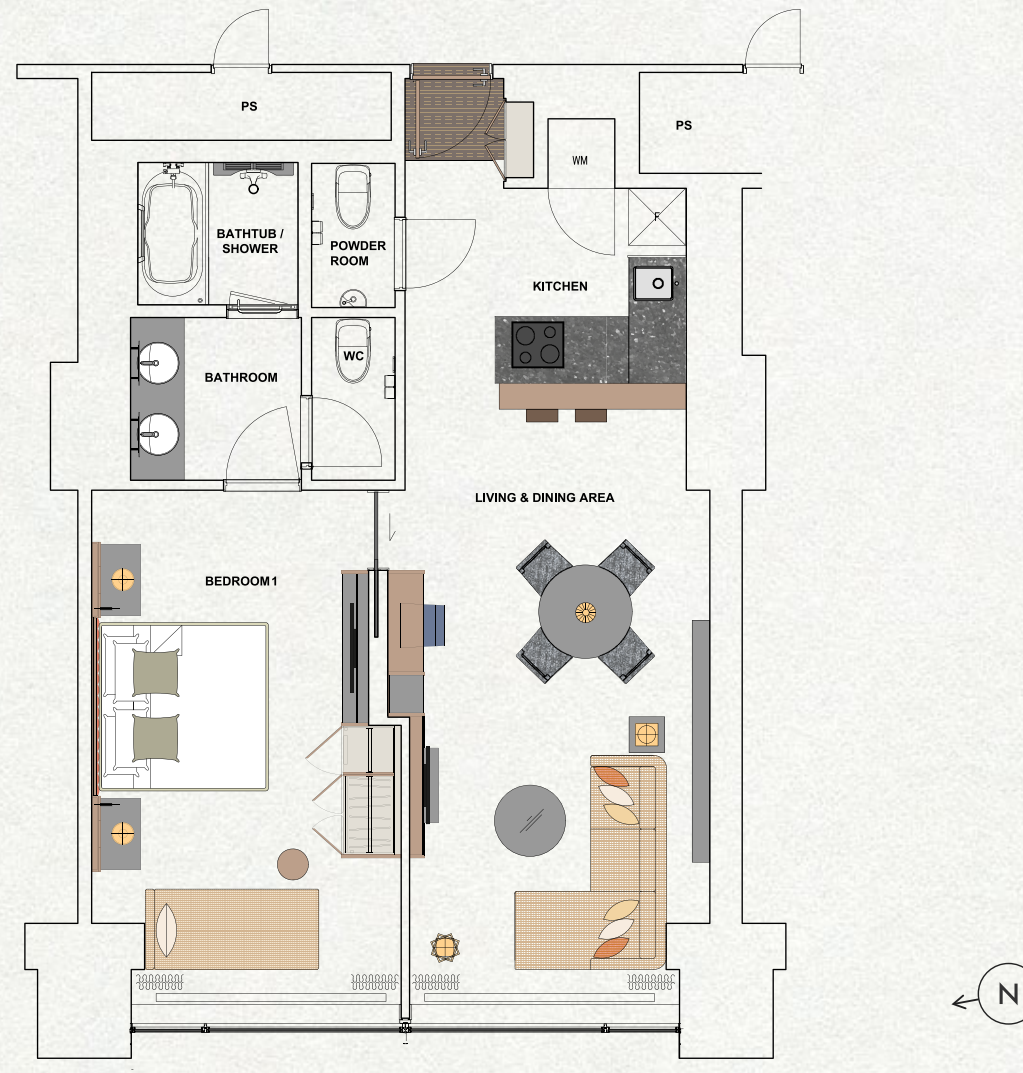

KAEDE SUITE 1BR Exclusive area : 73.24m² (approx. 788.34 sqft)

Notes

Abbreviations PS: pipe space, WM: washing machine, WC: water closet

* Sqft: 1 square meter equals 10.76391 sqft. After calculation based on this formula, the numbers are rounded off to two decimal places.