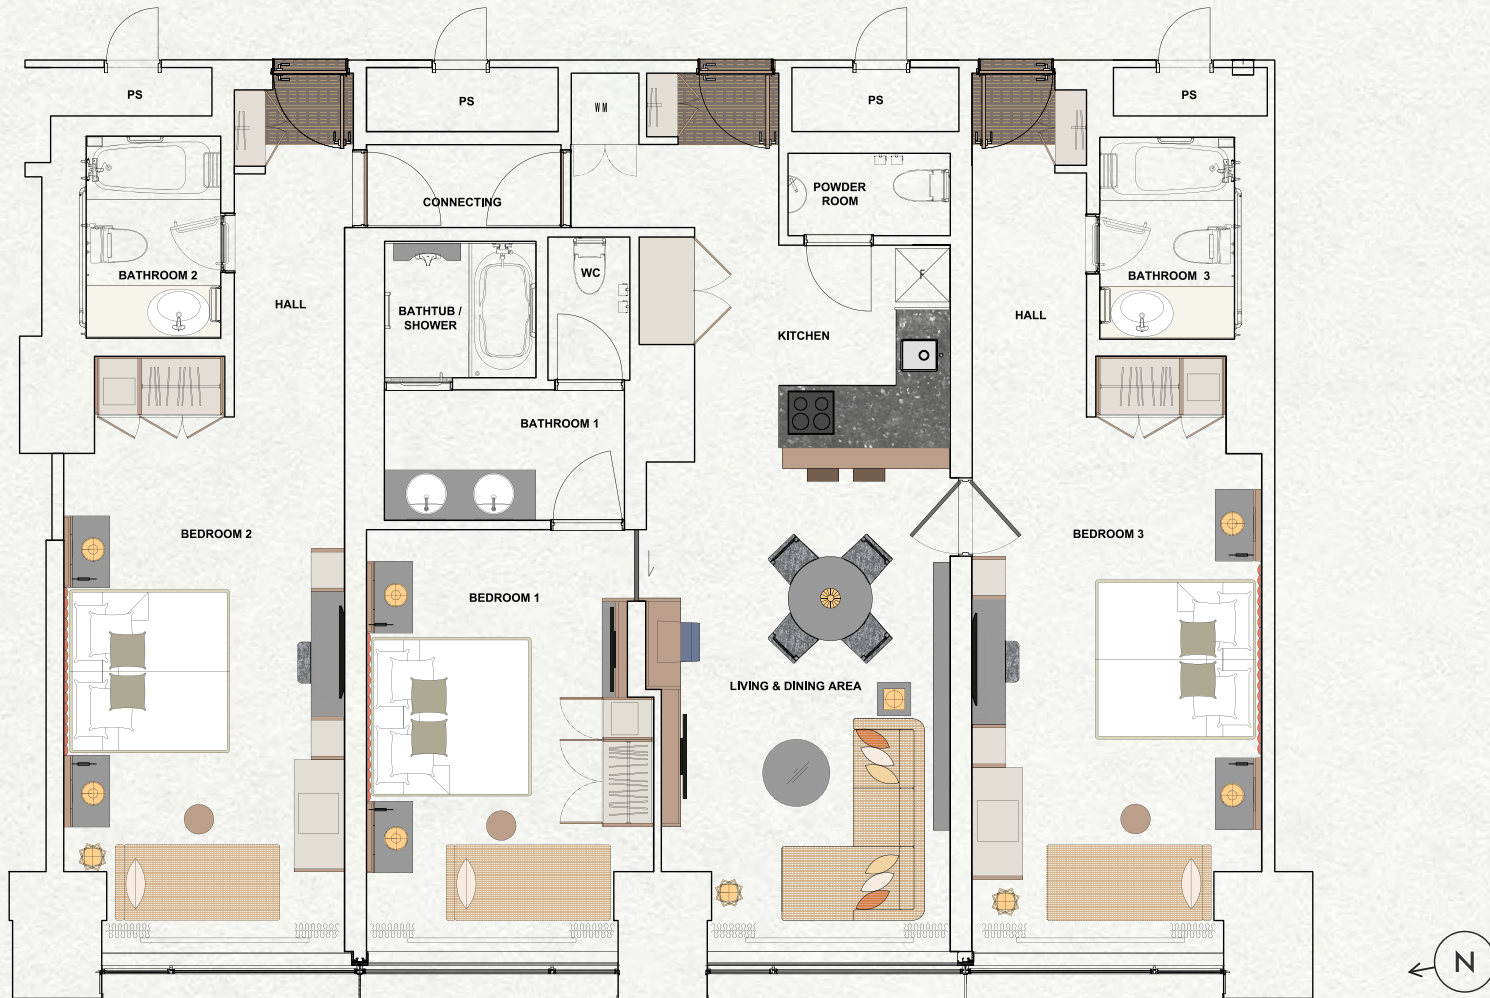

PRESIDENTIAL SUITE

3BR Exclusive area : 147.58m² (approx.1588.53 sqft)

Notes

Abbreviations PS: pipe space, WM: washing machine, WC: water closet

* Sqft: 1 square meter equals 10.76391 sqft. After calculation based on this formula, the numbers are rounded off to two decimal places.